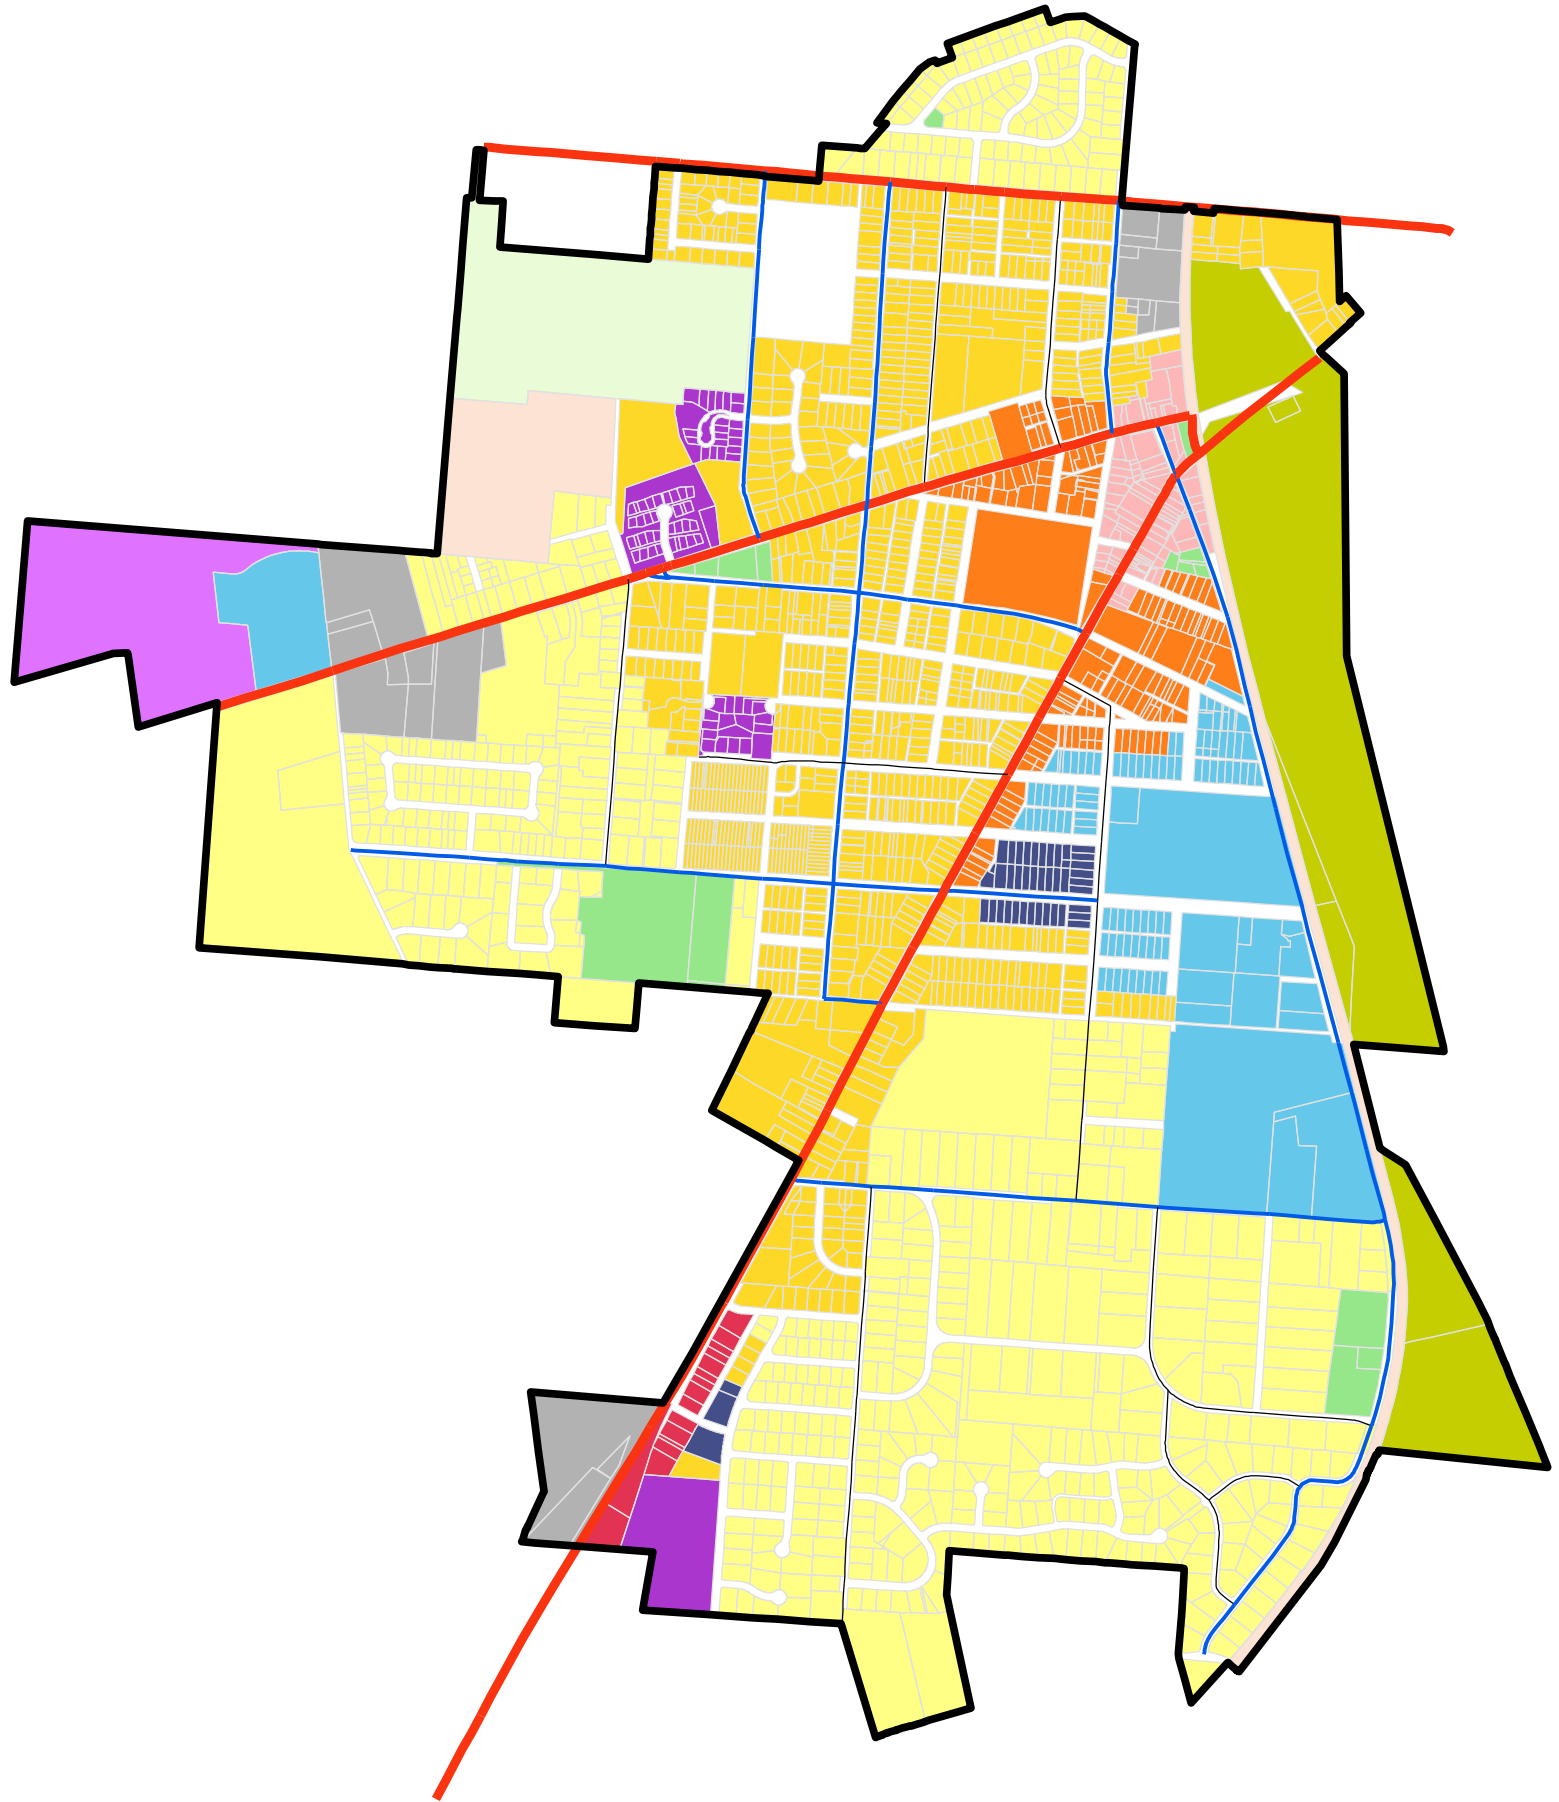

Village of Yellow Springs Zoning Map

- ZONE**
- CENTRAL BUSINESS
 - CONSERVATION
 - EDUCATIONAL INSTITUTION
 - GENERAL BUSINESS
 - LIGHT INDUSTRY
 - MIXED COMMERCE
 - OFFICE/RESEARCH
 - PARKS
 - PLANNED UNIT DEVELOPMENT
 - RESIDENCE 'A'
 - RESIDENCE 'B'
 - RESIDENCE 'C'
 - TOWNSHIP I
 - TOWNSHIP R1-A
- Thoroughfare**
- Arterial
 - Residential Collector
 - Residential Subcollector
 - Village Boundary