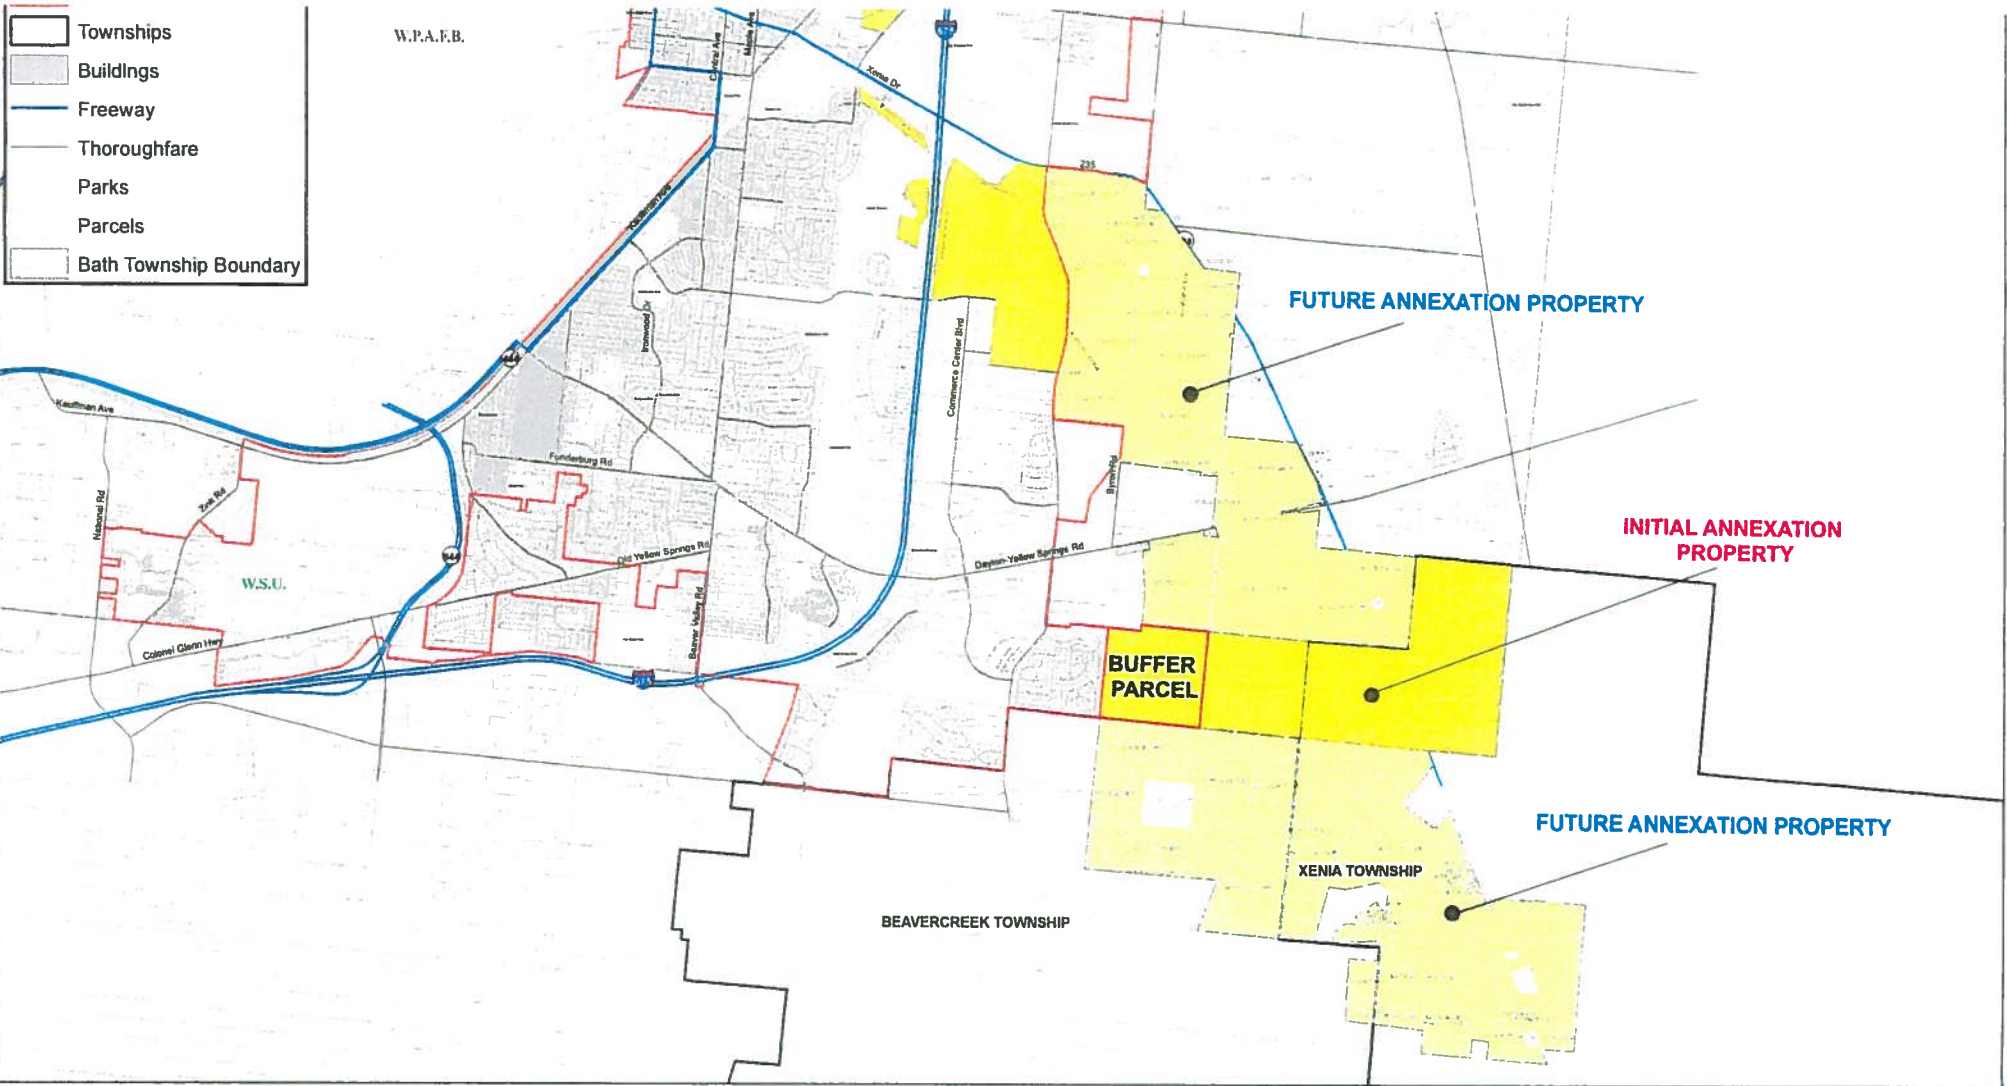

-  Townships
-  Buildings
-  Freeway
-  Thoroughfare
-  Parks
-  Parcels
-  Bath Township Boundary

City of Fairborn
44 W. Main St, Fairborn, OH 45324

DRAWN BY: JN

CEMEX PROPERTY MAP

LOCATION MAP
CALL 618 PRIOR TO ANY EXCAVATING

DISCLAIMER
THIS MAP WAS CREATED BY THE CITY OF FAIRBORN AND IS FOR INFORMATIONAL PURPOSES ONLY.